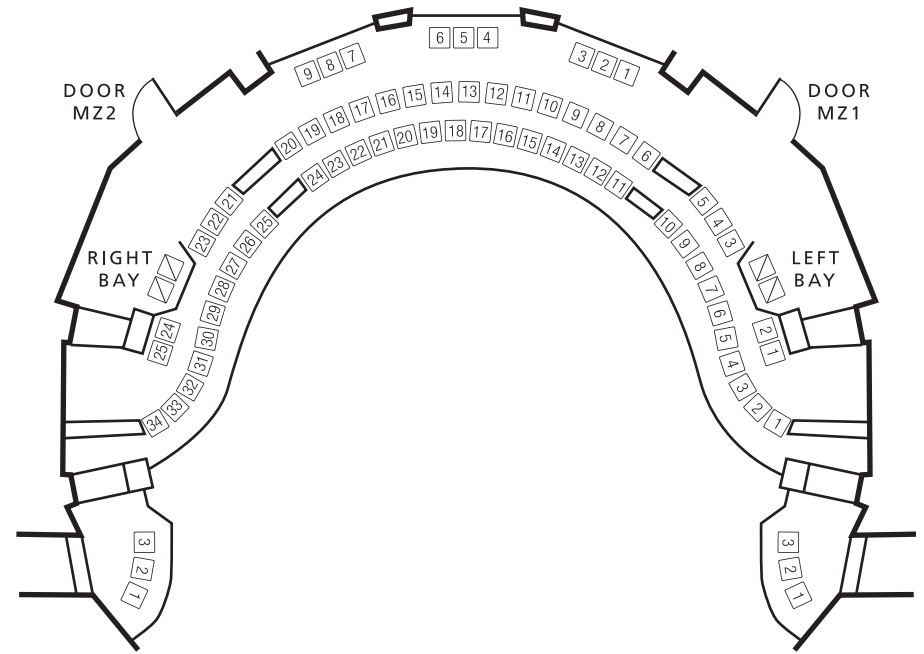

CENTER THEATER 408 SEATS

ORCHESTRA - 330 SEATS
ROW "A" AND "B" SEATS ARE REMOVABLE

MEZZANINE - 78 SEATS

 REMOVABLE SEATS FOR WHEELCHAIR ACCESS

 MOVABLE CHAIRS