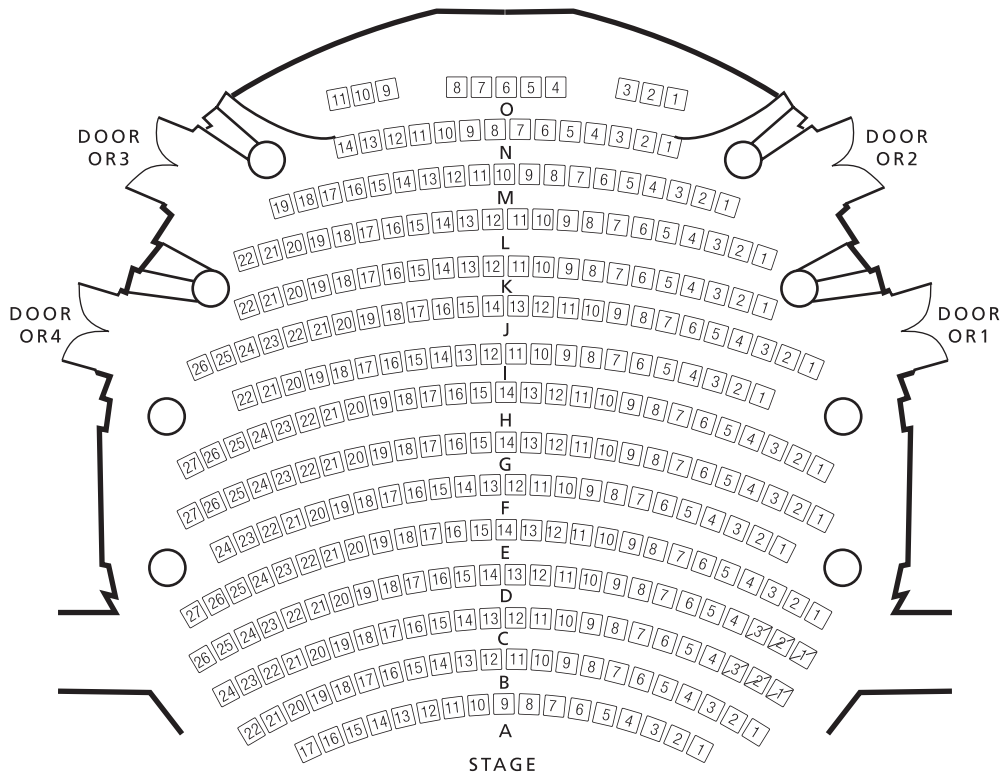

CENTER THEATER 408 SEATS

ORCHESTRA - 330 SEATS
ROW "A" AND "B" SEATS ARE REMOVABLE

MEZZANINE - 78 SEATS

 REMOVABLE SEATS FOR WHEELCHAIR ACCESS

 MOVABLE CHAIRS